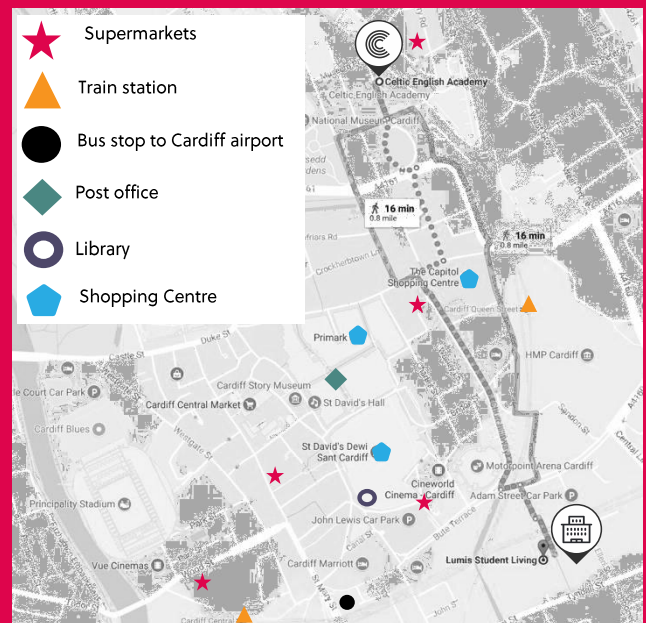

Our modern residence is a relaxed place to return to after your day at Celtic and a great place to study and socialise. Our residence accommodation is located in the heart of Cardiff city centre and it is approximately 20 minutes' walking distance to the Academy, through the central shopping area.