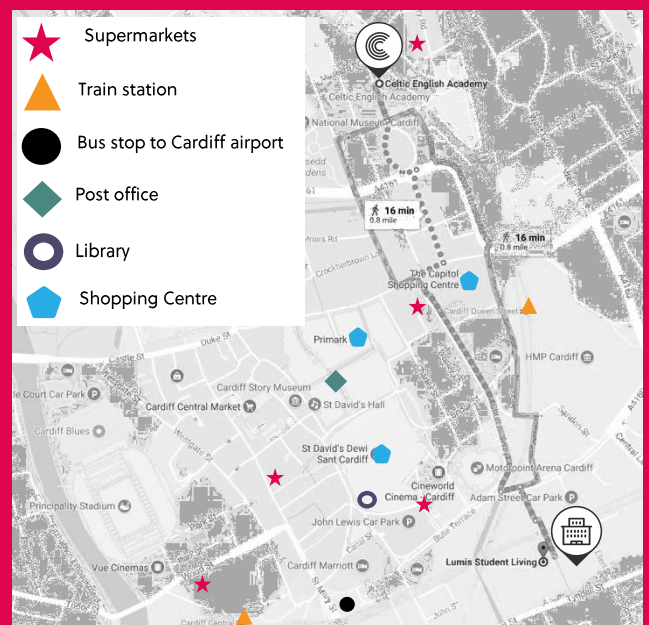

Our modern residence is a relaxed place to return to after your day at Celtic and a great place to study and socialise. Our residence accommodation is located in the heart of Cardiff city centre and it is approximately 20 minutes' walking distance to the Academy, through the central shopping area.